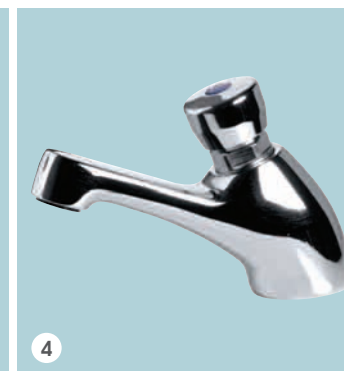

BRASSWARE

INNOVATION ON TAP

1. Sola Infra Red Monobloc Mixer - SF2601CP

- Water saving - 6 litres per min.
- Battery operated
- Minimum operating pressure 1.0 bar

2. Sola Thermostatic Monobloc, TMV3 - SF1014CP

- Single lever sequential thermostatic monobloc basin mixer
- Prevents scalding

3. Sola Touch Tap - SF2105CP

- Water saving monobloc - 6 litres per min.
- Battery operated
- Minimum operating pressure 0.5 bar

4. Sola 1/2" Non-Concussive Tap - SF2104CP

- Single, hot & cold indice - SF2101CP
- Pair, hot & cold indice - SF2102CP
- Water saving
- Easy to use for the less-abled

5. Sola Temperature Controlled Non-Concussive Tap - SF2104CP

- Minimum operating pressure 0.5 bar

6. Laboratory Swivel High Neck Tap - SF1040XX