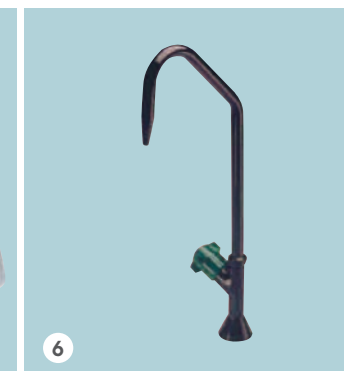

BRASSWARE

INNOVATION ON TAP

1. Sola Infra Red Monobloc Mixer - SF2601CP

- Water saving - 6 litres per min.
- Battery operated
- Minimum operating pressure 1.0 bar

2. Sola Thermostatic Monobloc, TMV3 - SF1014CP

- Single lever sequential thermostatic monobloc basin mixer
- Prevents scalding

3. Sola Touch Tap - SF2105CP

- Water saving monobloc - 6 litres per min.
- Battery operated
- Minimum operating pressure 0.5 bar

4. Sola 1/2" Non-Concussive Tap - SF2104CP

- Single, hot & cold indice - SF2101CP
- Pair, hot & cold indice - SF2102CP
- Water saving
- Easy to use for the less-abled

5. Sola Temperature Controlled Non-Concussive Tap - SF2104CP

- Minimum operating pressure 0.5 bar

6. Laboratory Swivel High Neck Tap - SF1040XX