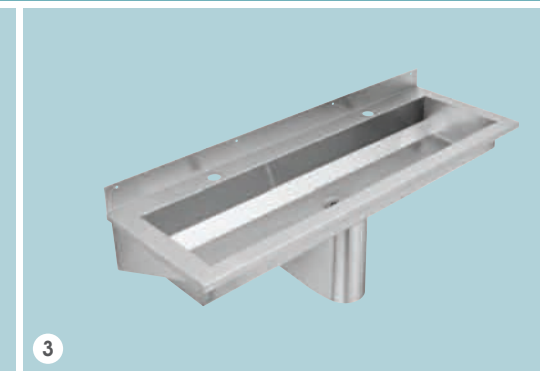

URINALS

COMPACT, FLEXIBLE AND HYGIENIC

Clifton Urinal - VC7002WH

- Compact design with deep bowl
- Exposed or concealed cistern and flush pipes
- Wall hangers - **SR5706XX**
- Exposed flushpipes & spreaders, 1-5 persons - **SS6071SS to SS6075SS**
- Concealed flushpipes & spreaders, 1-5 persons - **SS6271SS to SS6275SS**
- Auto cistern 4.5L - **CX8611WH**
- Auto cistern 9L - **CX8612WH**

Camden Urinal - VC7003WH

- Shallow open bowl design with water guide channels
- Exposed or concealed cistern and flush pipes
- Exposed flushpipes & spreaders, 1-5 persons - **SS6071SS to SS6075SS**
- Concealed flushpipes & spreaders, 1-5 persons - **SS6271SS to SS6275SS**
- Auto cistern 4.5L - **CX8611WH**
- Auto cistern 9L - **CX8612WH**
- Wall hangers - **SR5307XX**

Spectrum Urinal - VC7004WH

- Vandal resistant
- Designed for panel faced ducts
- Back outlet
- Fully concealed cistern, flush pipes and water pipes
- Wall hangers - **SR5706XX**
- Concealed flushpipes & spreaders, 1-5 persons - **SS6271SS to SS6275SS**
- Auto cistern 4.5L - **CX8611WH**
- Auto cistern 9L - **CX8612WH**

SOLUTIONS

FOR EVERY APPLICATION

1. Washing Trough FC2350WH

- 1000 x 390 x 200mm
- Brackets (pair) - **SR1350XX**
- ½" bib lever action taps, back inlet (pair) - **SF2301CP**
- ½" bib taps extension tube/wall plate, 150mm projection (pair) - **SF2701CP**
- Multi purpose use

3. Vecta Stainless Steel Washing Trough

- 1200 x 410mm, 2 person - **SS9312SS**
- 1800 x 410mm, 3 person - **SS9318SS**
- Complete with waste & semi-ped

2. Laboratory Sink

- 390 x 255 x 160mm - **FC1414WH**
- 420 x 315 x 160mm - **FC1415WH**
- Waste hole rebated for acid-resistant waste fitting
- Glazed all round and reversible

4. Cleaner's Sinks