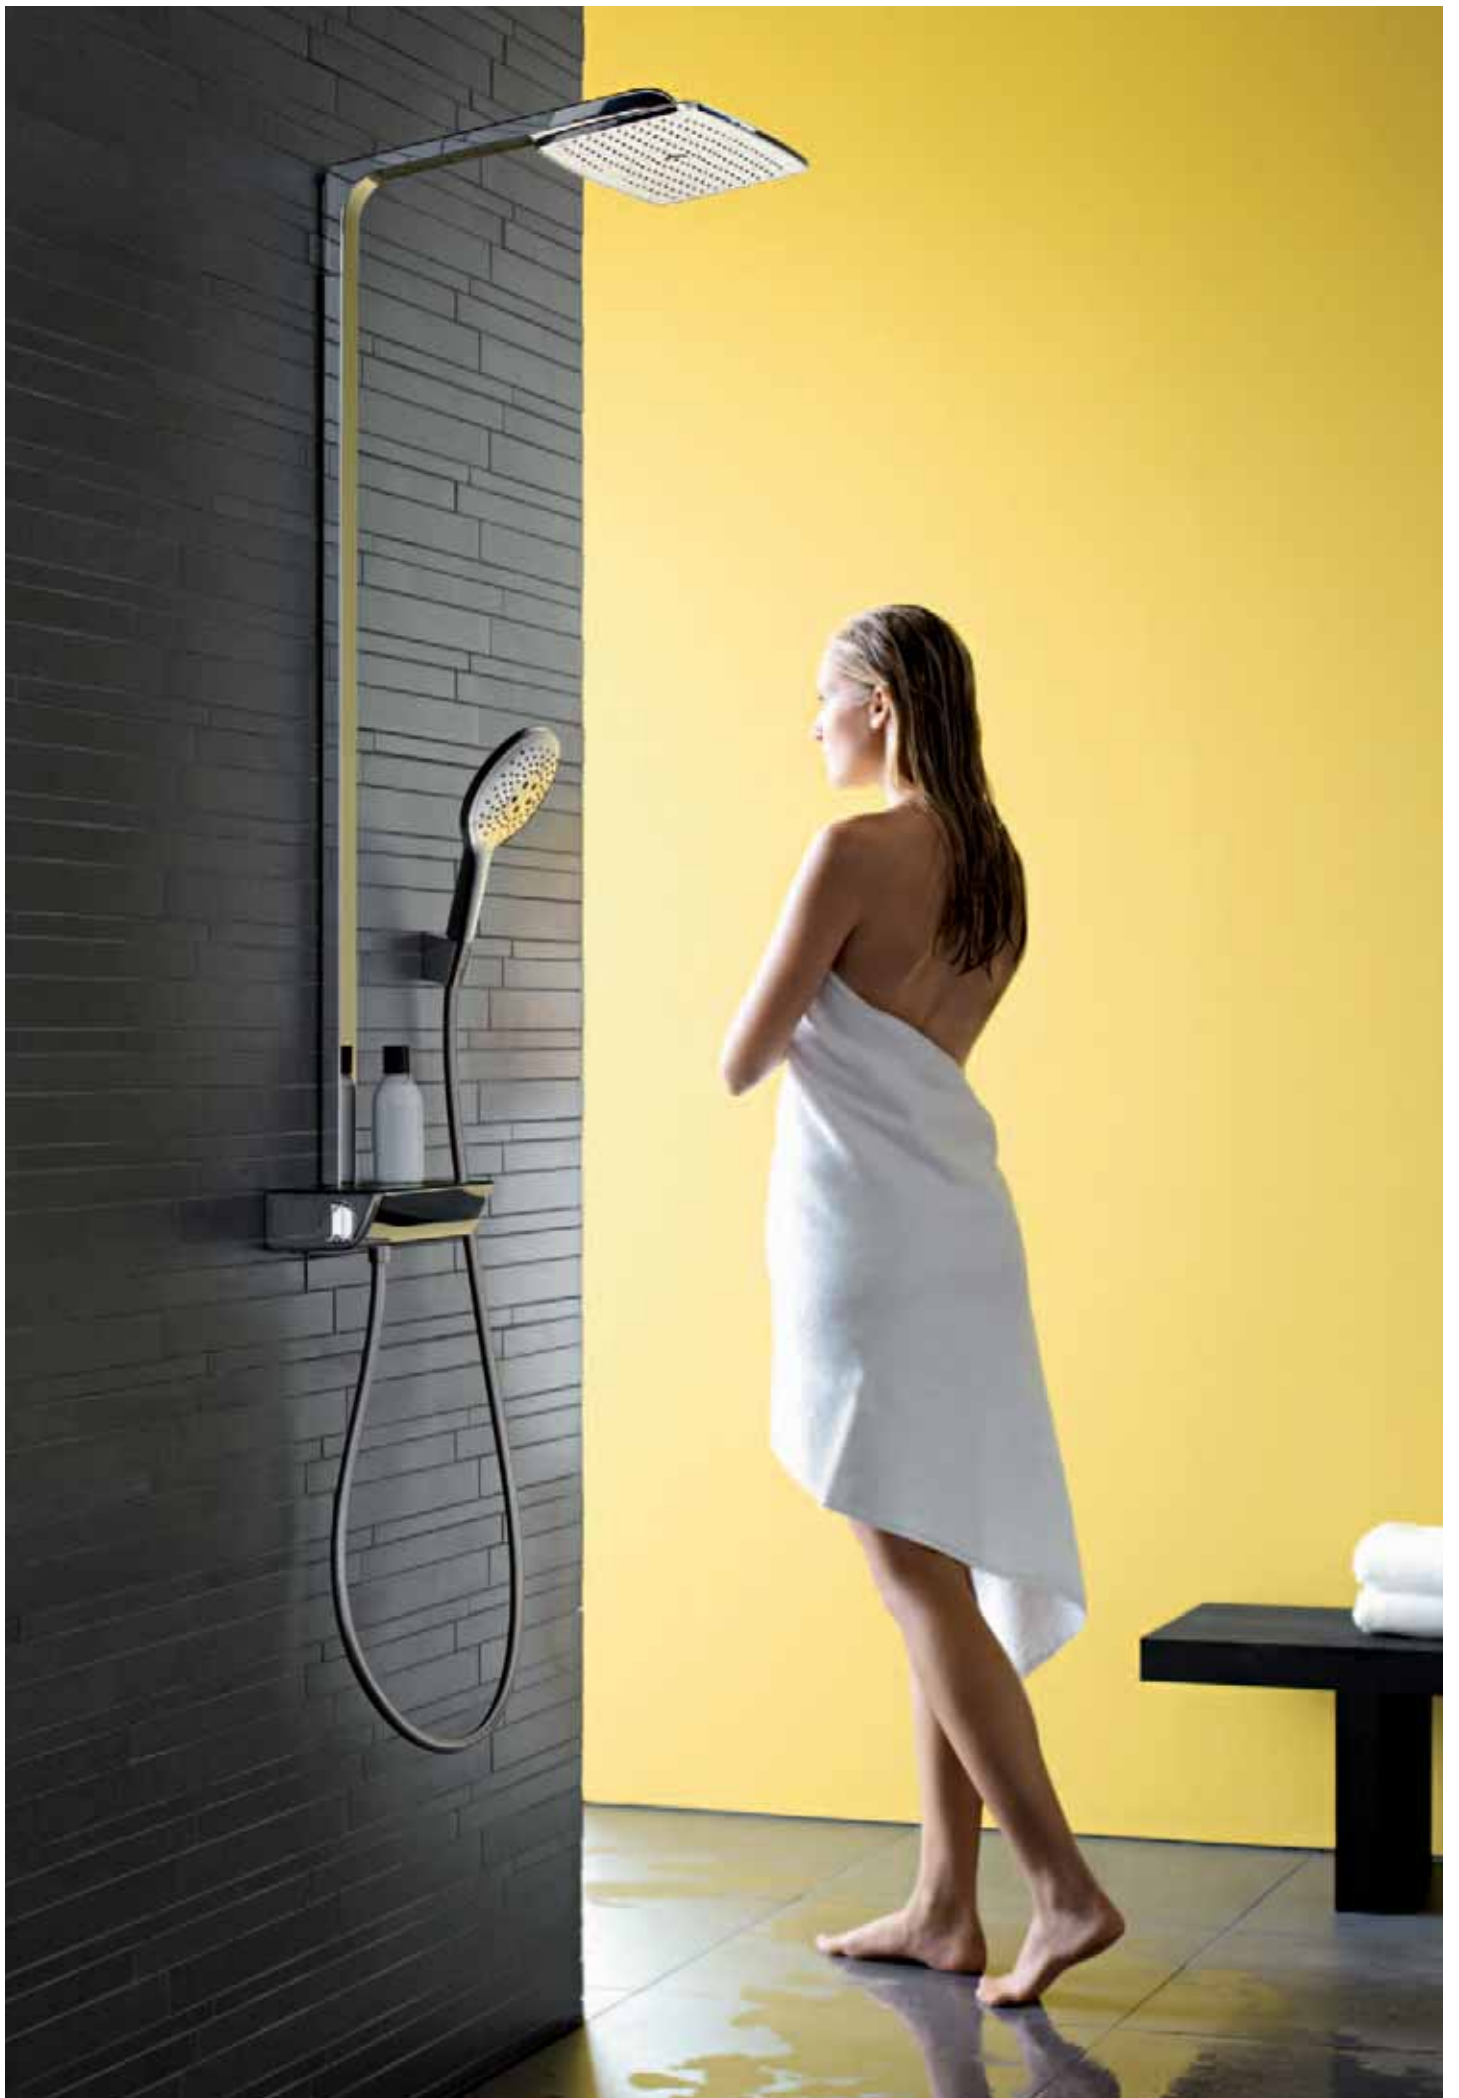

**Turn your bathroom
into a ComfortZone.**

Comfort means having the choice.

Create your dream bathroom from these elements.

Metris® Bath

Metris®
Single lever bath mixer
exposed fitting
31480, -000

Metris®
Single lever bath mixer
concealed installation
31493, -000
with safety combination
31487, -000 (not shown)