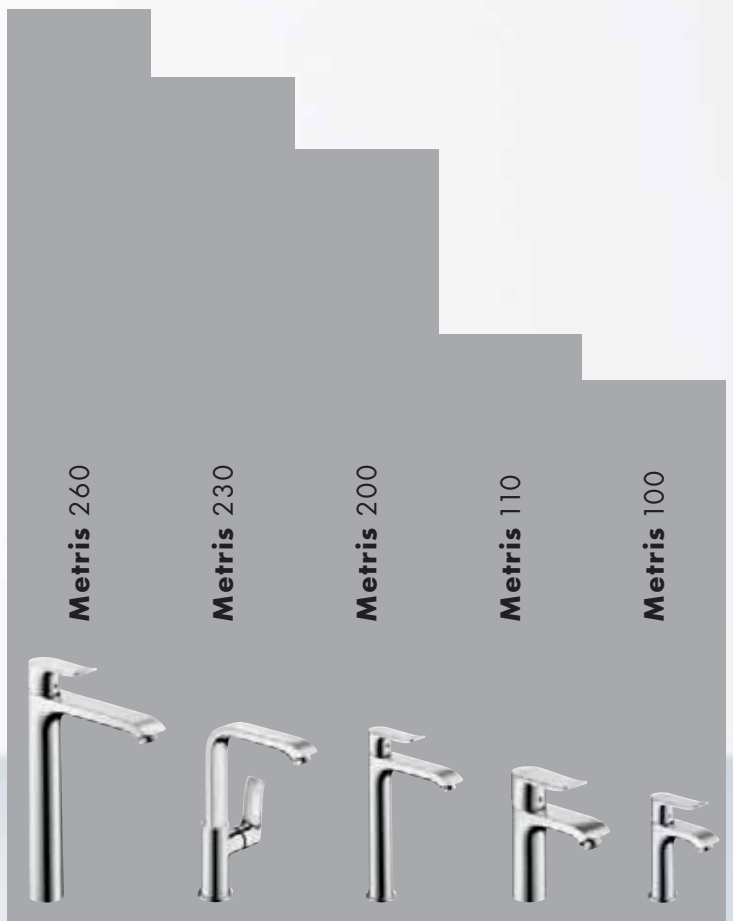

Metris 230

Metris 200

Metris 110

Metris 100